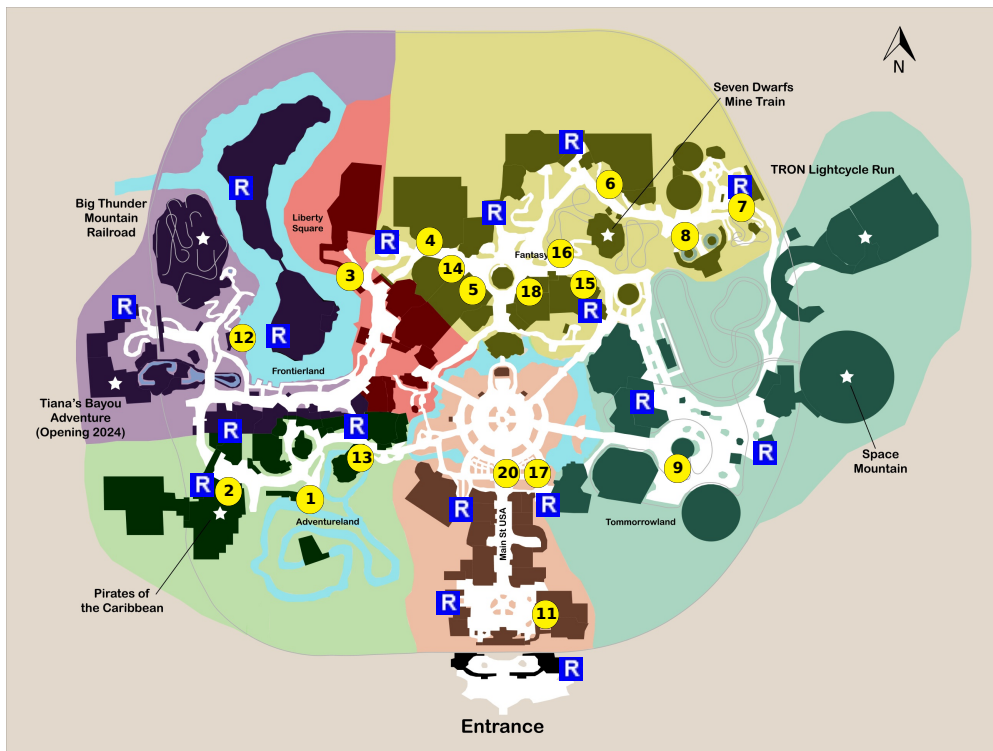

and lots more, subscribe at <https://touringplans.com/join>.

**PARK**  
Magic  
Kingdom

Use Early Theme Park  
Entry

**A Premium Touring Plan from**  
**TouringPlans.com**  
*Viewed on May 19, 2024*

### PLAN SUMMARY

This plan represents a compromise between the observed tastes of adults and those of younger children.

**8) Dumbo the Flying Elephant**

**9) Buzz Lightyear's Space Ranger Spin**

**10) Rest**

**\*\* Staying inside the park**

**Notes:** *Eat lunch.*

**11) Meet Mickey at Town Square Theater**

**12) Tom Sawyer Island**

**Notes:** *In Frontierland, take the raft over to Tom Sawyer Island. Allow at least 30 minutes to explore the island, Fort Langhorn, and the barrel bridges.*

**13) Swiss Family Treehouse**

**14) Peter Pan's Flight**