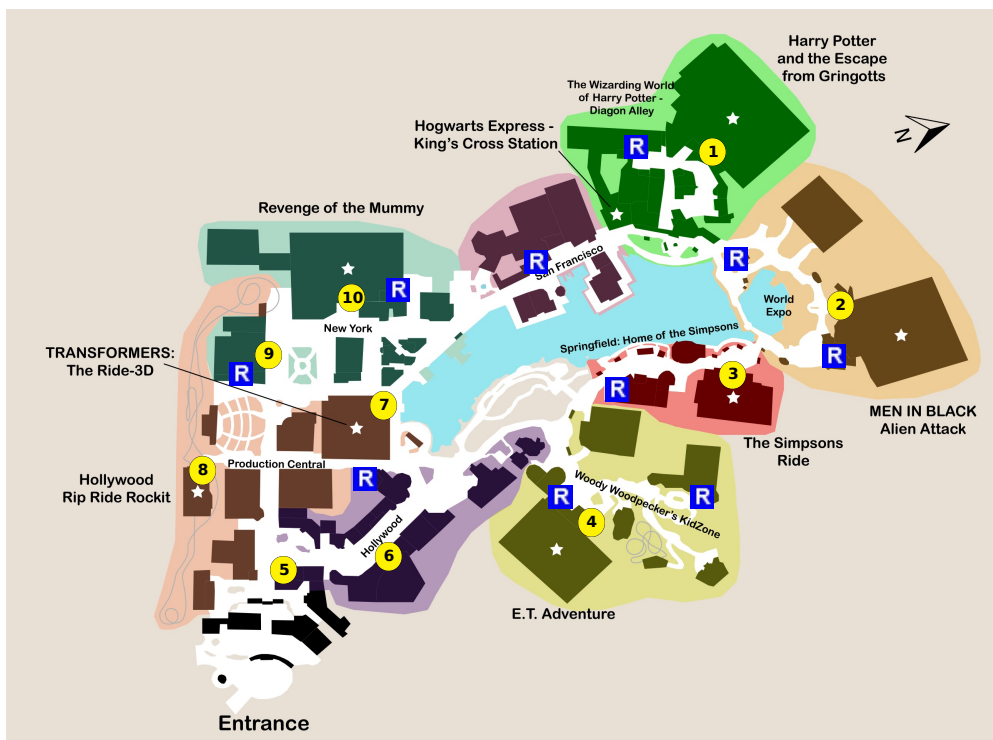

and lots more, subscribe at <https://touringplans.com/join>.

PARK
Universal Studios Florida Starts at Hogwarts Express Arrival

A Premium Touring Plan from TouringPlans.com
Viewed on May 20, 2024

PLAN SUMMARY

This plan covers The Wizarding World of Harry Potter and other major attractions in both Universal Orlando parks. Requires a Park-to-Park ticket.

PLAN SUMMARY

This is part 2 of the Universal Orlando Highlights 1-Day/2-Park plan. Use this plan upon arriving at Universal Studios Florida on the Hogwarts Express, and select "Hogwarts Express Arrival." Set your plan start time to the Hogwarts Express departure time as determined by Part 1. Resume the other part upon returning to Islands of Adventure. Two plans comprise the "Universal Orlando Highlights One-Day/Two-Park Plan with Early Entry": Part 1 at IOA This Plan (Part 2 at USF)

Your Plan Steps

STEP

1) Harry Potter and the Escape from Gringotts

2) MEN IN BLACK Alien Attack

3) The Simpsons Ride

4) E.T. Adventure

5) TODAY Cafe

6) The Bourne Stuntacular

Showtimes: 10:30am, 11:15am, 12:00pm, 1:00pm, 1:45pm, 2:30pm, 3:45pm, 4:30pm, 5:15pm, 6:30pm, 7:15pm

7) Transformers: The Ride-3D

8) Hollywood Rip Ride Rockit

9) Race Through New York Starring Jimmy Fallon