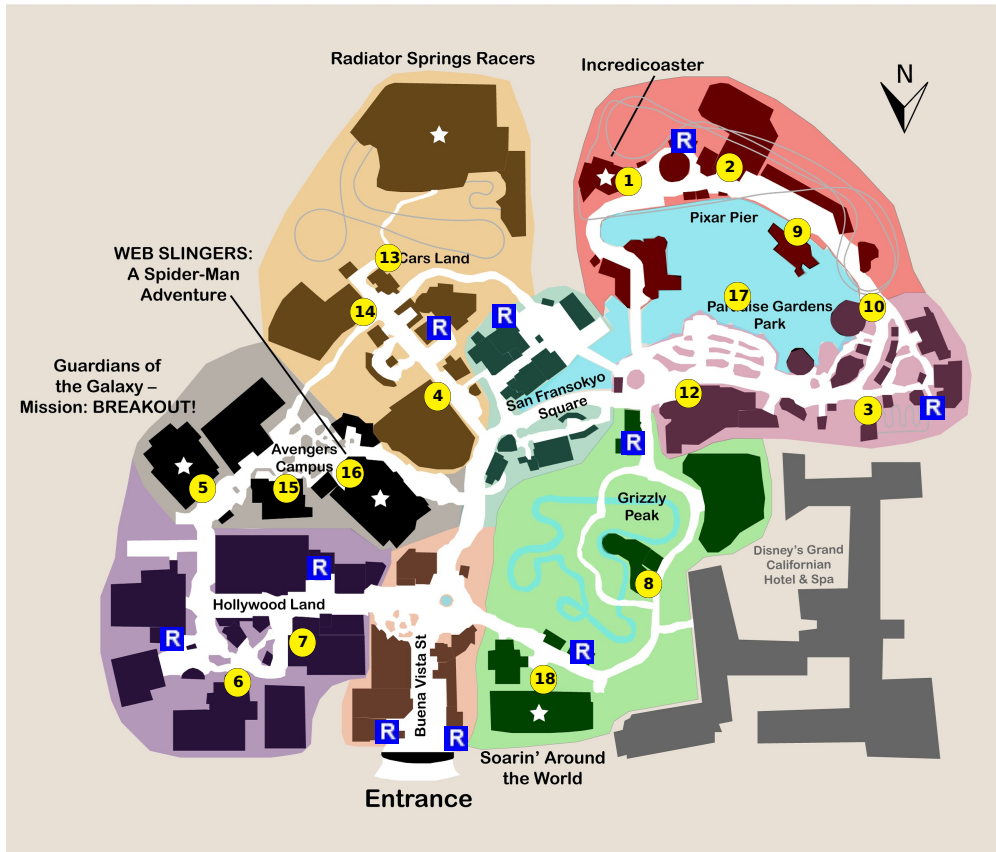

and lots more, subscribe at <https://touringplans.com/join>.

PARK
Disney California
Adventure Park

Starts at Main
Entrance

A Premium Touring Plan from
TouringPlans.com
Viewed on May 20, 2024

PLAN SUMMARY

This touring plan assumes a willingness to experience all rides. If the plan calls for you to experience an attraction that does not interest you, simply skip it and proceed with the plan. Height and age requirements apply to many attractions. If you have kids who aren't eligible to ride, try switching off.

Your Plan Steps

STEP

1) Incredicoaster

2) Toy Story Midway Mania!

3) Goofy's Sky School

4) Mater's Junkyard Jamboree

5) Guardians of the Galaxy - Mission: BREAKOUT!

6) Monsters, Inc. Mike & Sulley to the Rescue!

7) Mickey's PhilharMagic

8) Grizzly River Run

9) Pixar Pal-A-Round - Swinging

10) Silly Symphony Swings - Single

11) Rest

**** Staying inside the park**

Notes: *Eat lunch. You should be near Boardwalk Pizza & Pasta, Paradise Garden Grill, or Corndog Castle.*

12) The Little Mermaid ~ Ariel's Undersea Adventure

13) Radiator Springs Racers

Notes: *This part of the plan leaves ample time to wait in line for Radiator Springs Racers. If you don't feel like waiting, consider using the single rider line to save time.*