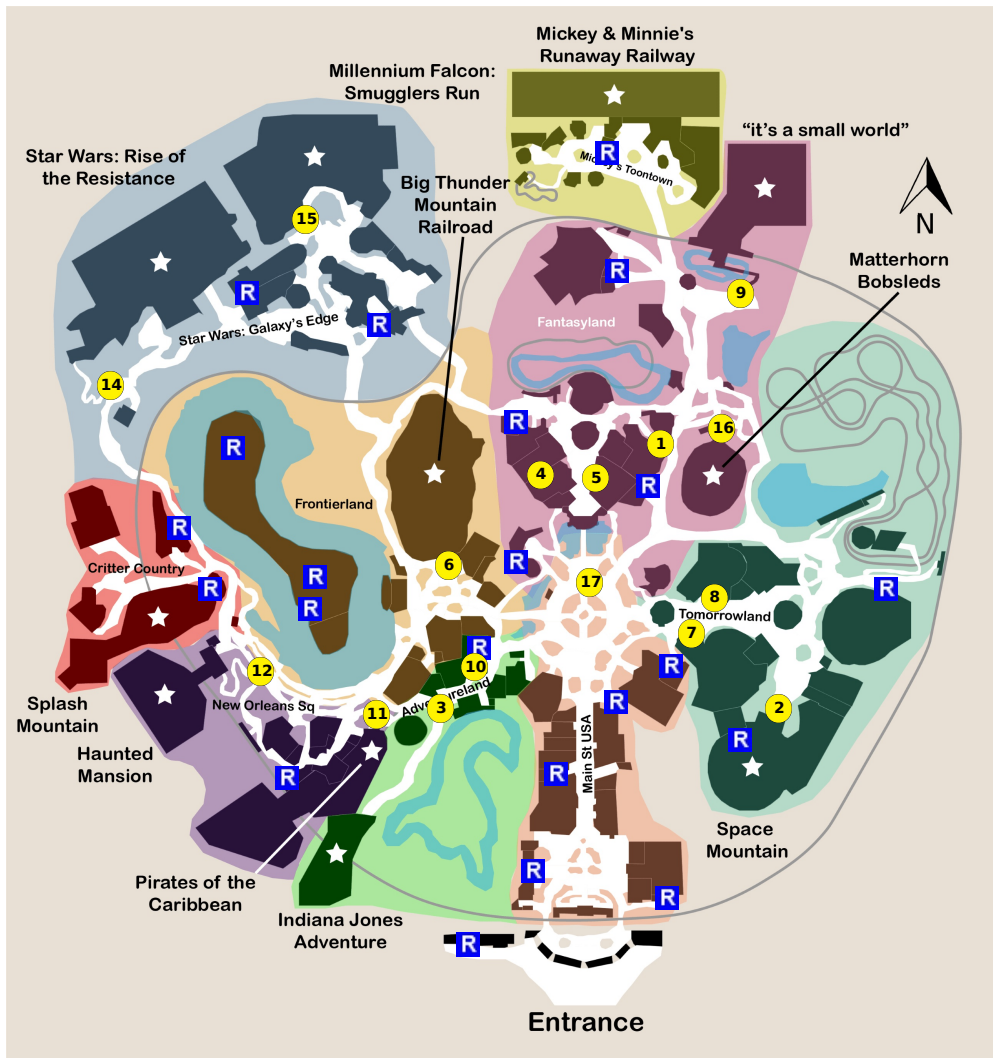

and lots more, subscribe at <https://touringplans.com/join>.

PARK
Disneyland
Park

Starts at Main
Entrance

**A Premium Touring Plan from
TouringPlans.com**
Viewed on May 19, 2024

PLAN SUMMARY

For those who want to sleep in and arrive late but still wish to see as much as possible.

Your Plan Steps

STEP

1) Alice in Wonderland

2) Space Mountain

Notes: Ride Space Mountain

3) Indiana Jones Adventure

Notes: Go to Adventureland and ride Indiana Jones Adventure

4) Snow White's Enchanted Wish

5) Peter Pan's Flight

6) Big Thunder Mountain Railroad

Notes: Enter Frontierland and ride Big Thunder Mountain Railroad

7) Star Tours: The Adventures Continue

Notes: Return to Tomorrowland and ride Star Tours

8) Buzz Lightyear Astro Blasters

9) "it's a small world"

10) Jungle Cruise

11) Pirates of the Caribbean

12) Haunted Mansion

13) Tiana's Palace

14) Star Wars: Rise of the Resistance

Notes: *Decide if your party wants to wait for Star Wars: Rise of the Resistance. If the wait is too long, head to Mickey & Minnie's Runaway Railway. Note: Rise of the Resistance usually closes long before the park closes.*