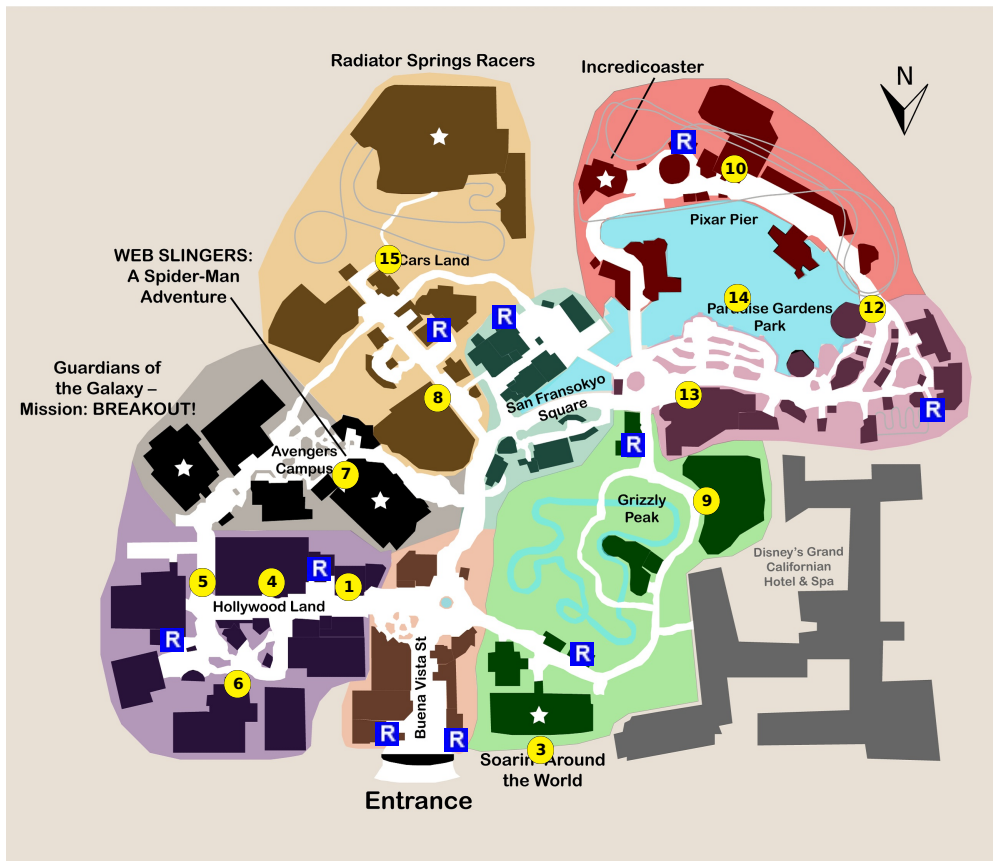

and lots more, subscribe at <https://touringplans.com/join>.

**PARK**  
Disney California  
Adventure Park

Starts at Main  
Entrance

**A Premium Touring Plan from  
TouringPlans.com**  
*Viewed on May 19, 2024*

### **PLAN SUMMARY**

This touring plan is for parents with children 40" tall and smaller that plan to arrive around 11 AM. If the plan calls for you to experience an attraction that does not interest you, simply skip it and proceed with the plan. If you have kids who aren't eligible to ride, try switching off. this touring plan includes most of the amusement park rides on Paradise Gardens Park and Pixar Pier. If you're short on time or wish to allocate more of the day to DCA's theatrical attractions, forgo a few of the slow-loading rides.

#### 5) Animation Academy

**Showtimes:** 9:00am, 9:30am, 10:00am, 10:30am, 11:00am, 11:30am, 12:00pm, 12:30pm, 1:00pm, 1:30pm, 2:00pm, 2:30pm, 3:00pm, 3:30pm, 4:00pm, 4:30pm, 5:00pm, 5:30pm, 6:00pm, 6:30pm, 7:00pm, 7:30pm, 8:00pm, 8:30pm, 9:00pm, 9:30pm

#### 13) The Little Mermaid ~ Ariel's Undersea Adventure

**14) World of Color**

Showtimes:

**15) Radiator Springs Racers**