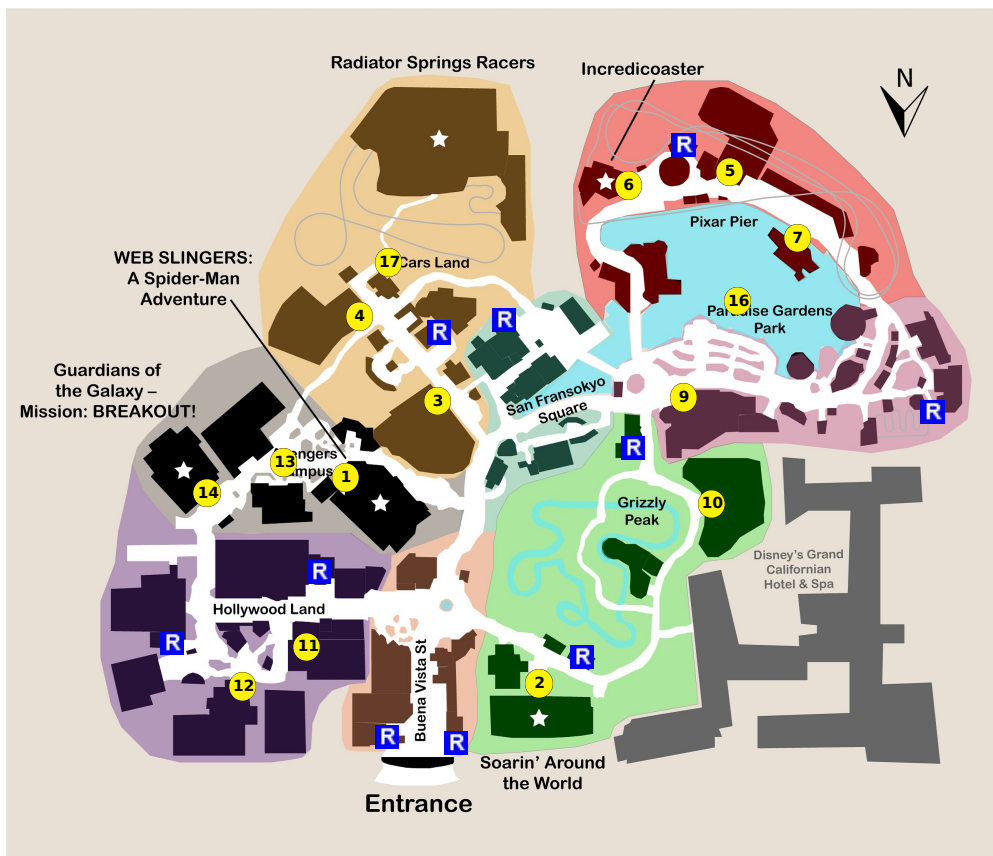

and lots more, subscribe at <https://touringplans.com/join>.

PARK
Disney California
Adventure Park

Starts at Main
Entrance

A Premium Touring Plan from
TouringPlans.com
Viewed on May 19, 2024

PLAN SUMMARY

This plan is designed for families that include adults, teens, small children, and seniors. It includes the best family attractions in Disney California Adventure like Soarin' Around the World, Radiator Springs Racers and more.

Your Plan Steps

STEP

1) WEB SLINGERS: A Spider-Man Adventure

2) Soarin' Around the World

3) Mater's Junkyard Jamboree

4) Luigi's Rollickin' Roadsters

5) Toy Story Midway Mania!

6) Incredicoaster

7) Pixar Pal-A-Round - Non Swinging

8) Eat lunch

**** Staying inside the park**

9) The Little Mermaid ~ Ariel's Undersea Adventure

10) Redwood Creek Challenge Trail

11) Mickey's PhilharMagic

12) Monsters, Inc. Mike & Sulley to the Rescue!

13) The Amazing Spider-Man!

Showtimes: 2:20pm, 2:50pm, 3:30pm, 4:10pm

14) Guardians of the Galaxy - Mission: BREAKOUT!

15) Eat dinner

**** Staying inside the park**

16) World of Color

Showtimes: 8:30pm, 9:45pm