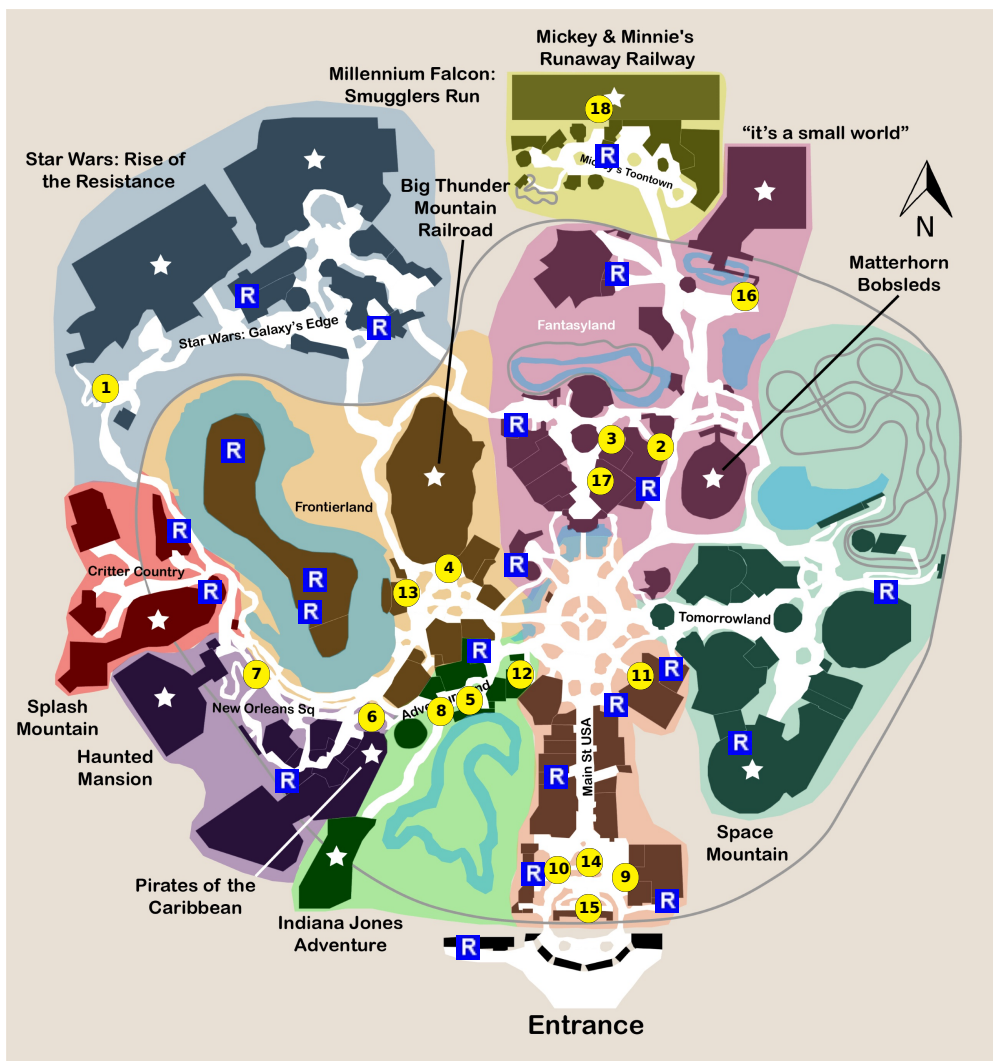

and lots more, subscribe at <https://touringplans.com/join>.

PARK
Disneyland
Park

Starts at Main
Entrance

**A Premium Touring Plan from
TouringPlans.com**
Viewed on May 19, 2024

PLAN SUMMARY

A one-day, comprehensive touring plan of the Disneyland that includes the most popular attractions as determined by seniors in the TouringPlans.com surveys.

PLAN SUMMARY

Each attraction in the touring plan carries an Unofficial Guide rating of at least four stars (out of five). The emphasis is on shows and live performances, rather than thrill rides. Walking and backtracking is kept to a minimum.

Your Plan Steps

STEP

1) Star Wars: Rise of the Resistance

2) Alice in Wonderland

3) Mr. Toad's Wild Ride

4) Big Thunder Mountain Railroad

5) Jungle Cruise

6) Pirates of the Caribbean

15) Disneyland Railroad Main Street Station

Notes: *Ride the Disneyland Railroad from the Main Street Station, or any station you're closest to.*

16) "it's a small world"

17) Peter Pan's Flight

18) Mickey & Minnie's Runaway Railway