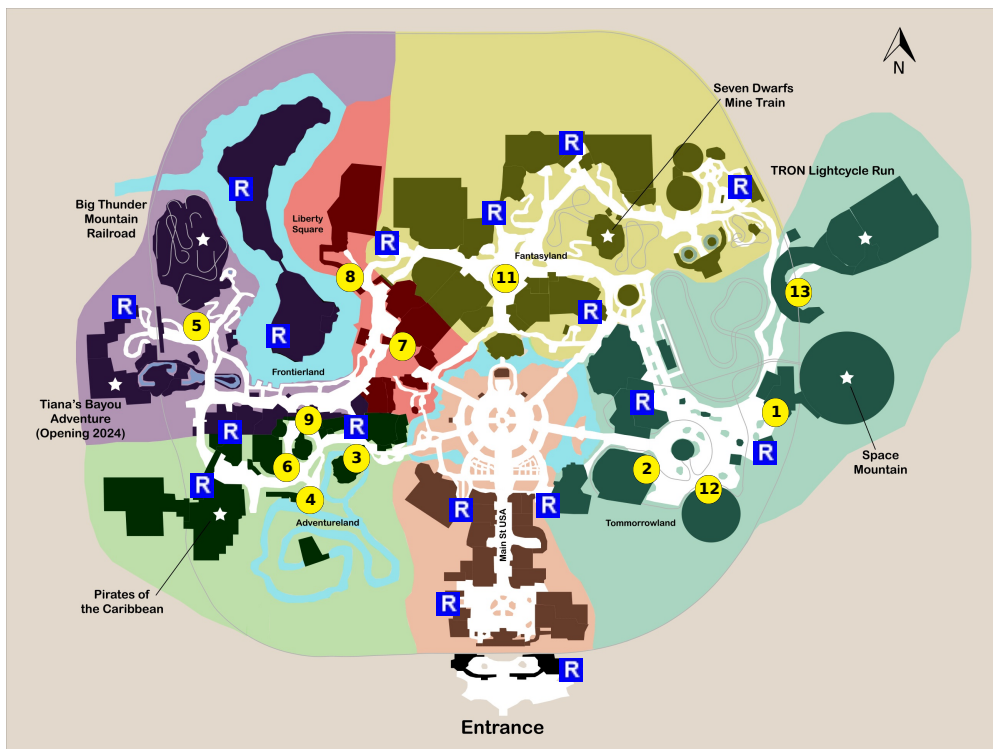

To plan your own vacation with tools like:

- Expert-created computer-optimized **premium plans** to save up to 4 hours in line per day
- **Crowd Calendar** to pick which days to visit which parks
- **Ticket Calculator** to find the cheapest authentic tickets for Walt Disney World
- **Hotel Room Views** so you can choose the best room on WDW property for your money

and lots more, subscribe at <https://touringplans.com/join>.

PARK
Magic Kingdom

A Premium Touring Plan from TouringPlans.com
Viewed on October 12, 2024

PLAN SUMMARY

From the Unofficial Guide book. This plan takes advantage of early-morning touring. Each day, you should complete the structured part of the plan by about 4 p.m. This leaves plenty of time for live entertainment. If the park is open late (after 8 p.m.), consider returning to your hotel at mid-day for a swim and a nap. Eat an early dinner outside Walt Disney World and return refreshed to enjoy the park's nighttime festivities. Attractions include the new Seven Dwarfs Mine Train, Under the Sea: Journey of the Little Mermaid, and more, plus classics like Space Mountain, and Peter Pan's Flight.

Your Plan Steps

STEP

1) Space Mountain

2) Buzz Lightyear's Space Ranger Spin

3) Swiss Family Treehouse

Notes: *Explore the Swiss Family Treehouse.*

4) Jungle Cruise

5) Big Thunder Mountain Railroad

10) Rest

**** Staying inside the park**

Notes: *Eat a late lunch*

11) Prince Charming Regal Carrousel

12) Walt Disney's Carousel of Progress

Notes: *See The Carousel of Progress.*

13) TRON Lightcycle / Run

Notes: *Get a Virtual Queue or Individual Lightning Lane reservation for TRON as soon as they're available.*