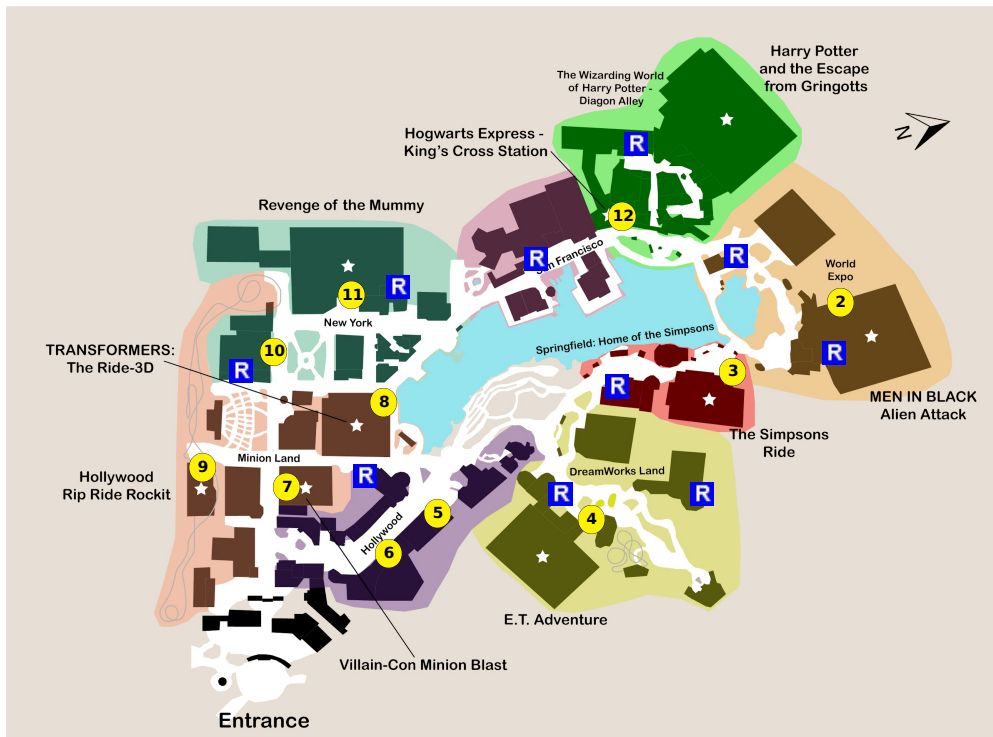

and lots more, subscribe at <https://touringplans.com/join>.

PARK
Universal Studios Florida

Starts at Hogwarts Express Arrival

A Premium Touring Plan from TouringPlans.com
Viewed on November 11, 2024

PLAN SUMMARY

This is part 2 of the Universal Orlando Highlights 1-Day/2-Park plan starting in Islands of Adventure. Two touring plans comprise this plan: This plan and Part 1 at IOA

PLAN SUMMARY

Purchase your admission in advance and arrive at the Universal Studios Florida 90-120 minutes before official park opening. Check if any rides or shows are closed, and adjust touring plan. Select "Hogwarts Express Arrival" only if entering The Wizarding World before Early Entry officially begins; otherwise select "Main Entrance." Check vltest.universalorlando.com for Virtual Line reservations for Hagrid's Magical Creatures Motorbike Adventure starting at official park opening; if available, deviate from this plan when it's your turn and return to it after your ride. Alternative Plan (if eligible for Early Park Admission at IOA only): Arrive at IOA 90-120 minutes before official opening. Ride Hagrid's Motorbike Adventure, Forbidden Journey, and Flight of the Hippogriff at IOA when early entry begins, then ride the first Hogwarts Express of the morning to USF and follow this plan. Two plans comprise the "Universal Orlando Highlights One-Day/Two-Park Plan (Starting in IOA) WITH Early Entry": This Plan (Part 2 at USF) Part 1 (at IOA)

Your Plan Steps

STEP

1) Hogwarts Express - Return Trip to King's Cross

2) MEN IN BLACK Alien Attack

3) The Simpsons Ride

4) E.T. Adventure

5) Universal Orlando's Horror Make-Up Show

Showtimes: 10:00am, 10:45am, 11:30am, 12:30pm, 1:45pm, 2:30pm, 3:15pm, 4:00pm

7) Illumination's Villain-Con Minion Blast

8) Transformers: The Ride-3D

9) Hollywood Rip Ride Rockit

10) Race Through New York Starring Jimmy Fallon

11) Revenge of the Mummy

12) Hogwarts Express - King's Cross Station