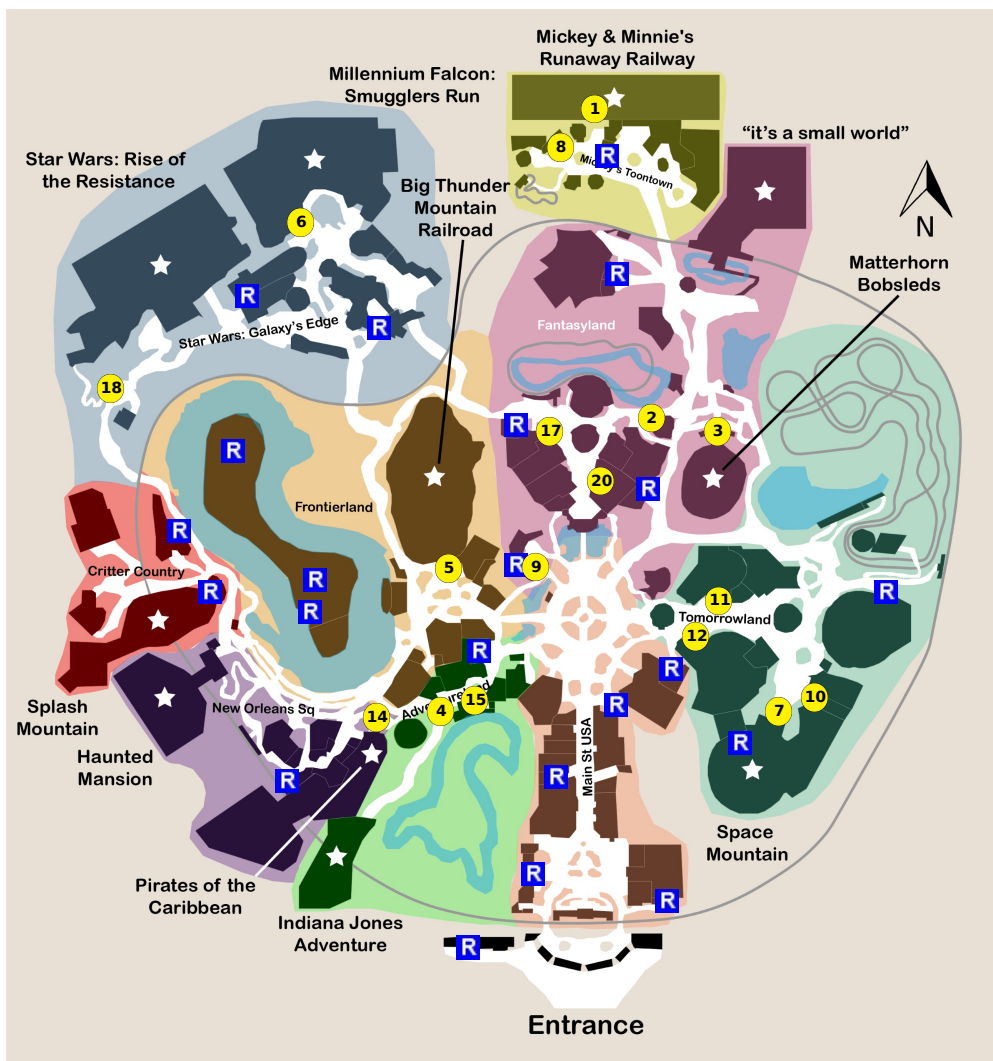

and lots more, subscribe at <https://touringplans.com/join>.

**PARK**  
Disneyland  
Park

Starts at Main  
Entrance

**A Premium Touring Plan from  
TouringPlans.com**  
*Viewed on May 27, 2024*

### **PLAN SUMMARY**

A one-day plan for parents with children ages 8 to 12. It includes every popular attraction with this age group, and sets aside ample time for lunch and dinner.

### STEP

1) Mickey & Minnie's Runaway Railway

2) Mad Tea Party

3) Matterhorn Bobsleds

4) Indiana Jones Adventure

5) Big Thunder Mountain Railroad

6) Millennium Falcon: Smugglers Run

7) Space Mountain

---

**15) Jungle Cruise**

---

**16) Adventureland Treehouse inspired by Walt Disney's Swiss Family Robinson**

---

**17) Red Rose Tavern**

---

**18) Star Wars: Rise of the Resistance**