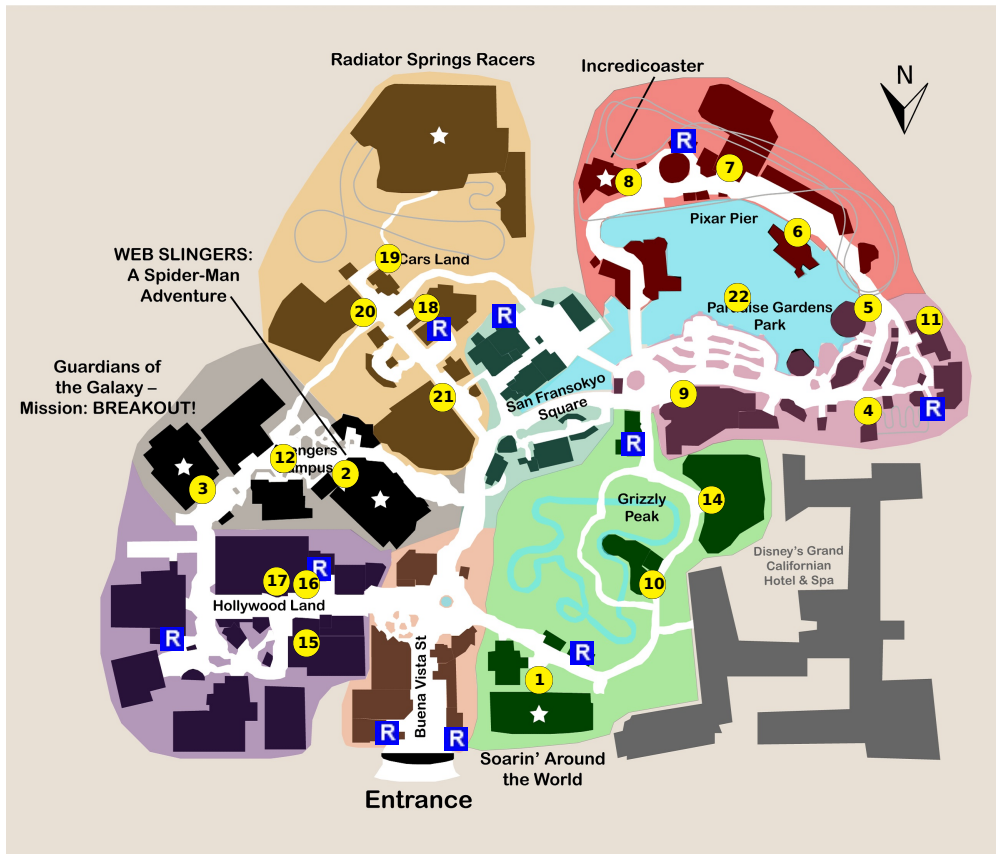

and lots more, subscribe at <https://touringplans.com/join>.

PARK
Disney California
Adventure Park

Starts at Main
Entrance

A Premium Touring Plan from
TouringPlans.com
Viewed on May 19, 2024

PLAN SUMMARY

A one-day plan for parents with children ages 8 to 12. It includes every popular attraction with this age group, and sets aside ample time for lunch and dinner.

7) Toy Story Midway Mania!

8) Incredicoaster

9) The Little Mermaid ~ Ariel's Undersea Adventure

10) Grizzly River Run

11) Boardwalk Pizza & Pasta

12) The Amazing Spider-Man!

Showtimes: 10:00am, 10:40am, 11:10am, 11:35am, 12:15pm, 2:15pm, 2:45pm, 3:25pm, 4:05pm

17) Turtle Talk with Crush

Showtimes: 8:30am, 9:00am, 9:30am, 10:00am, 10:30am, 11:00am, 11:30am, 12:00pm, 12:30pm, 1:00pm, 1:30pm, 2:00pm, 2:30pm, 3:00pm, 3:30pm, 4:00pm, 4:30pm, 5:00pm, 5:30pm, 6:00pm, 6:30pm, 7:00pm, 7:30pm, 8:00pm, 8:30pm, 9:00pm, 9:30pm

18) Flo's V8 Cafe

19) Radiator Springs Racers

20) Luigi's Rollickin' Roadsters

21) Mater's Junkyard Jamboree

22) World of Color

Showtimes: 9:00pm, 10:15pm