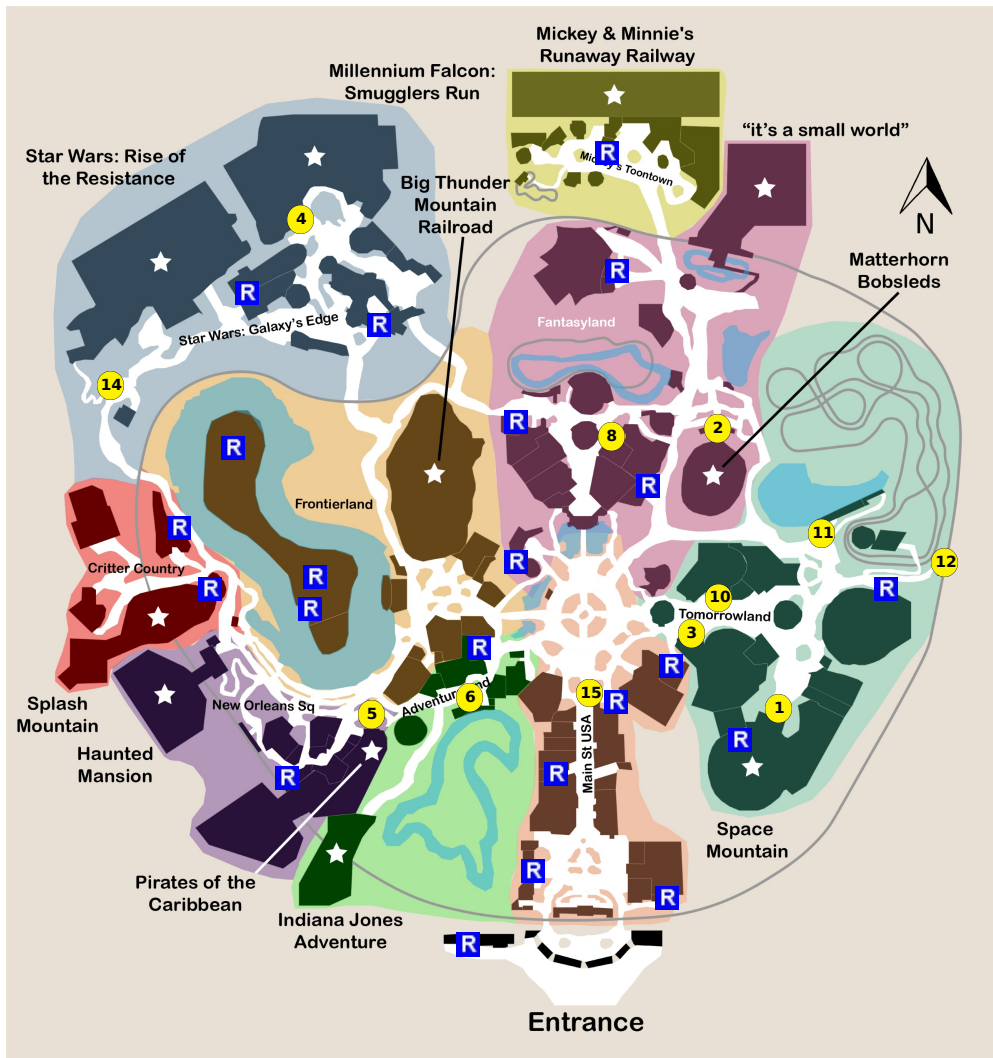

and lots more, subscribe at <https://touringplans.com/join>.

PARK
Disneyland
Park

Starts at Main
Entrance

**A Premium Touring Plan from
TouringPlans.com**
Viewed on May 19, 2024

PLAN SUMMARY

These day-and-a-half plans work perfectly if you're arriving in Anaheim late in the morning of your first vacation day, and can't wait to start touring. They also work great for families who want to sleep in one morning after spending a full day in the Disneyland the day before. Steps include live entertainment like Mickey and the Magical Map show, plus classic attractions, such as Space Mountain, Splash Mountain and Haunted Mansion. The first day ends with the Disneyland Forever fireworks spectacular, while the second ends with Fantasmic.

Your Plan Steps

STEP

1) Space Mountain

2) Matterhorn Bobsleds

3) Star Tours: The Adventures Continue

4) Millennium Falcon: Smugglers Run

5) Pirates of the Caribbean

6) Jungle Cruise

12) Disneyland Railroad Tomorrowland Station

Notes: *Take a grand circle tour of the entire park on the Disneyland Railroad.*

13) Rest

**** Staying inside the park**

Notes: *Eat dinner*

14) Star Wars: Rise of the Resistance

15) Mickey's Mix Magic

Showtime: 9:30pm