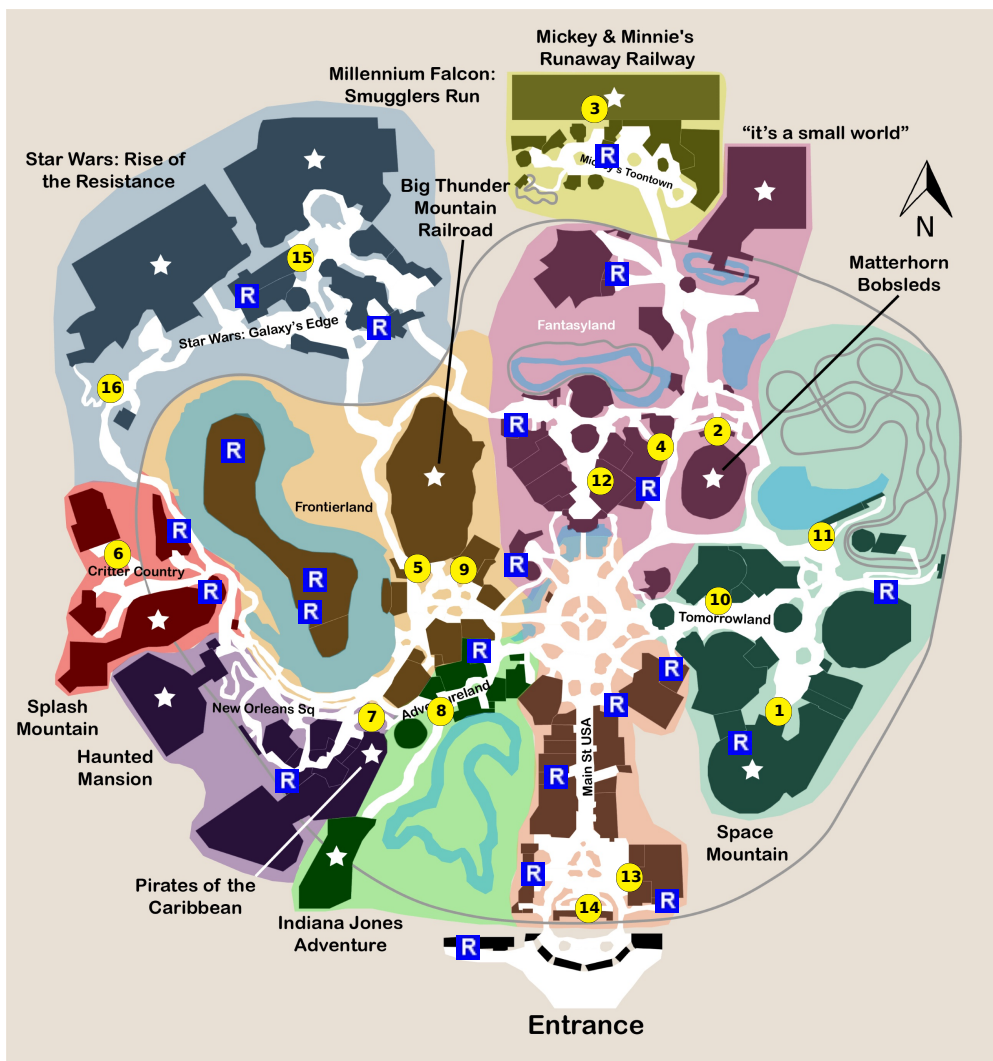

Your Plan Steps

STEP

1) Space Mountain

2) Matterhorn Bobsleds

3) Mickey & Minnie's Runaway Railway

4) Alice in Wonderland

5) Big Thunder Mountain Railroad

6) The Many Adventures of Winnie the Pooh

7) Pirates of the Caribbean

8) Indiana Jones Adventure

9) Rancho del Zocalo Restaurante

10) Buzz Lightyear Astro Blasters

11) Finding Nemo Submarine Voyage

12) Peter Pan's Flight

Notes: Ride Peter Pan's Flight if the wait time is under 30 minutes.

13) The Disneyland Story presenting Great Moments with Mr. Lincoln